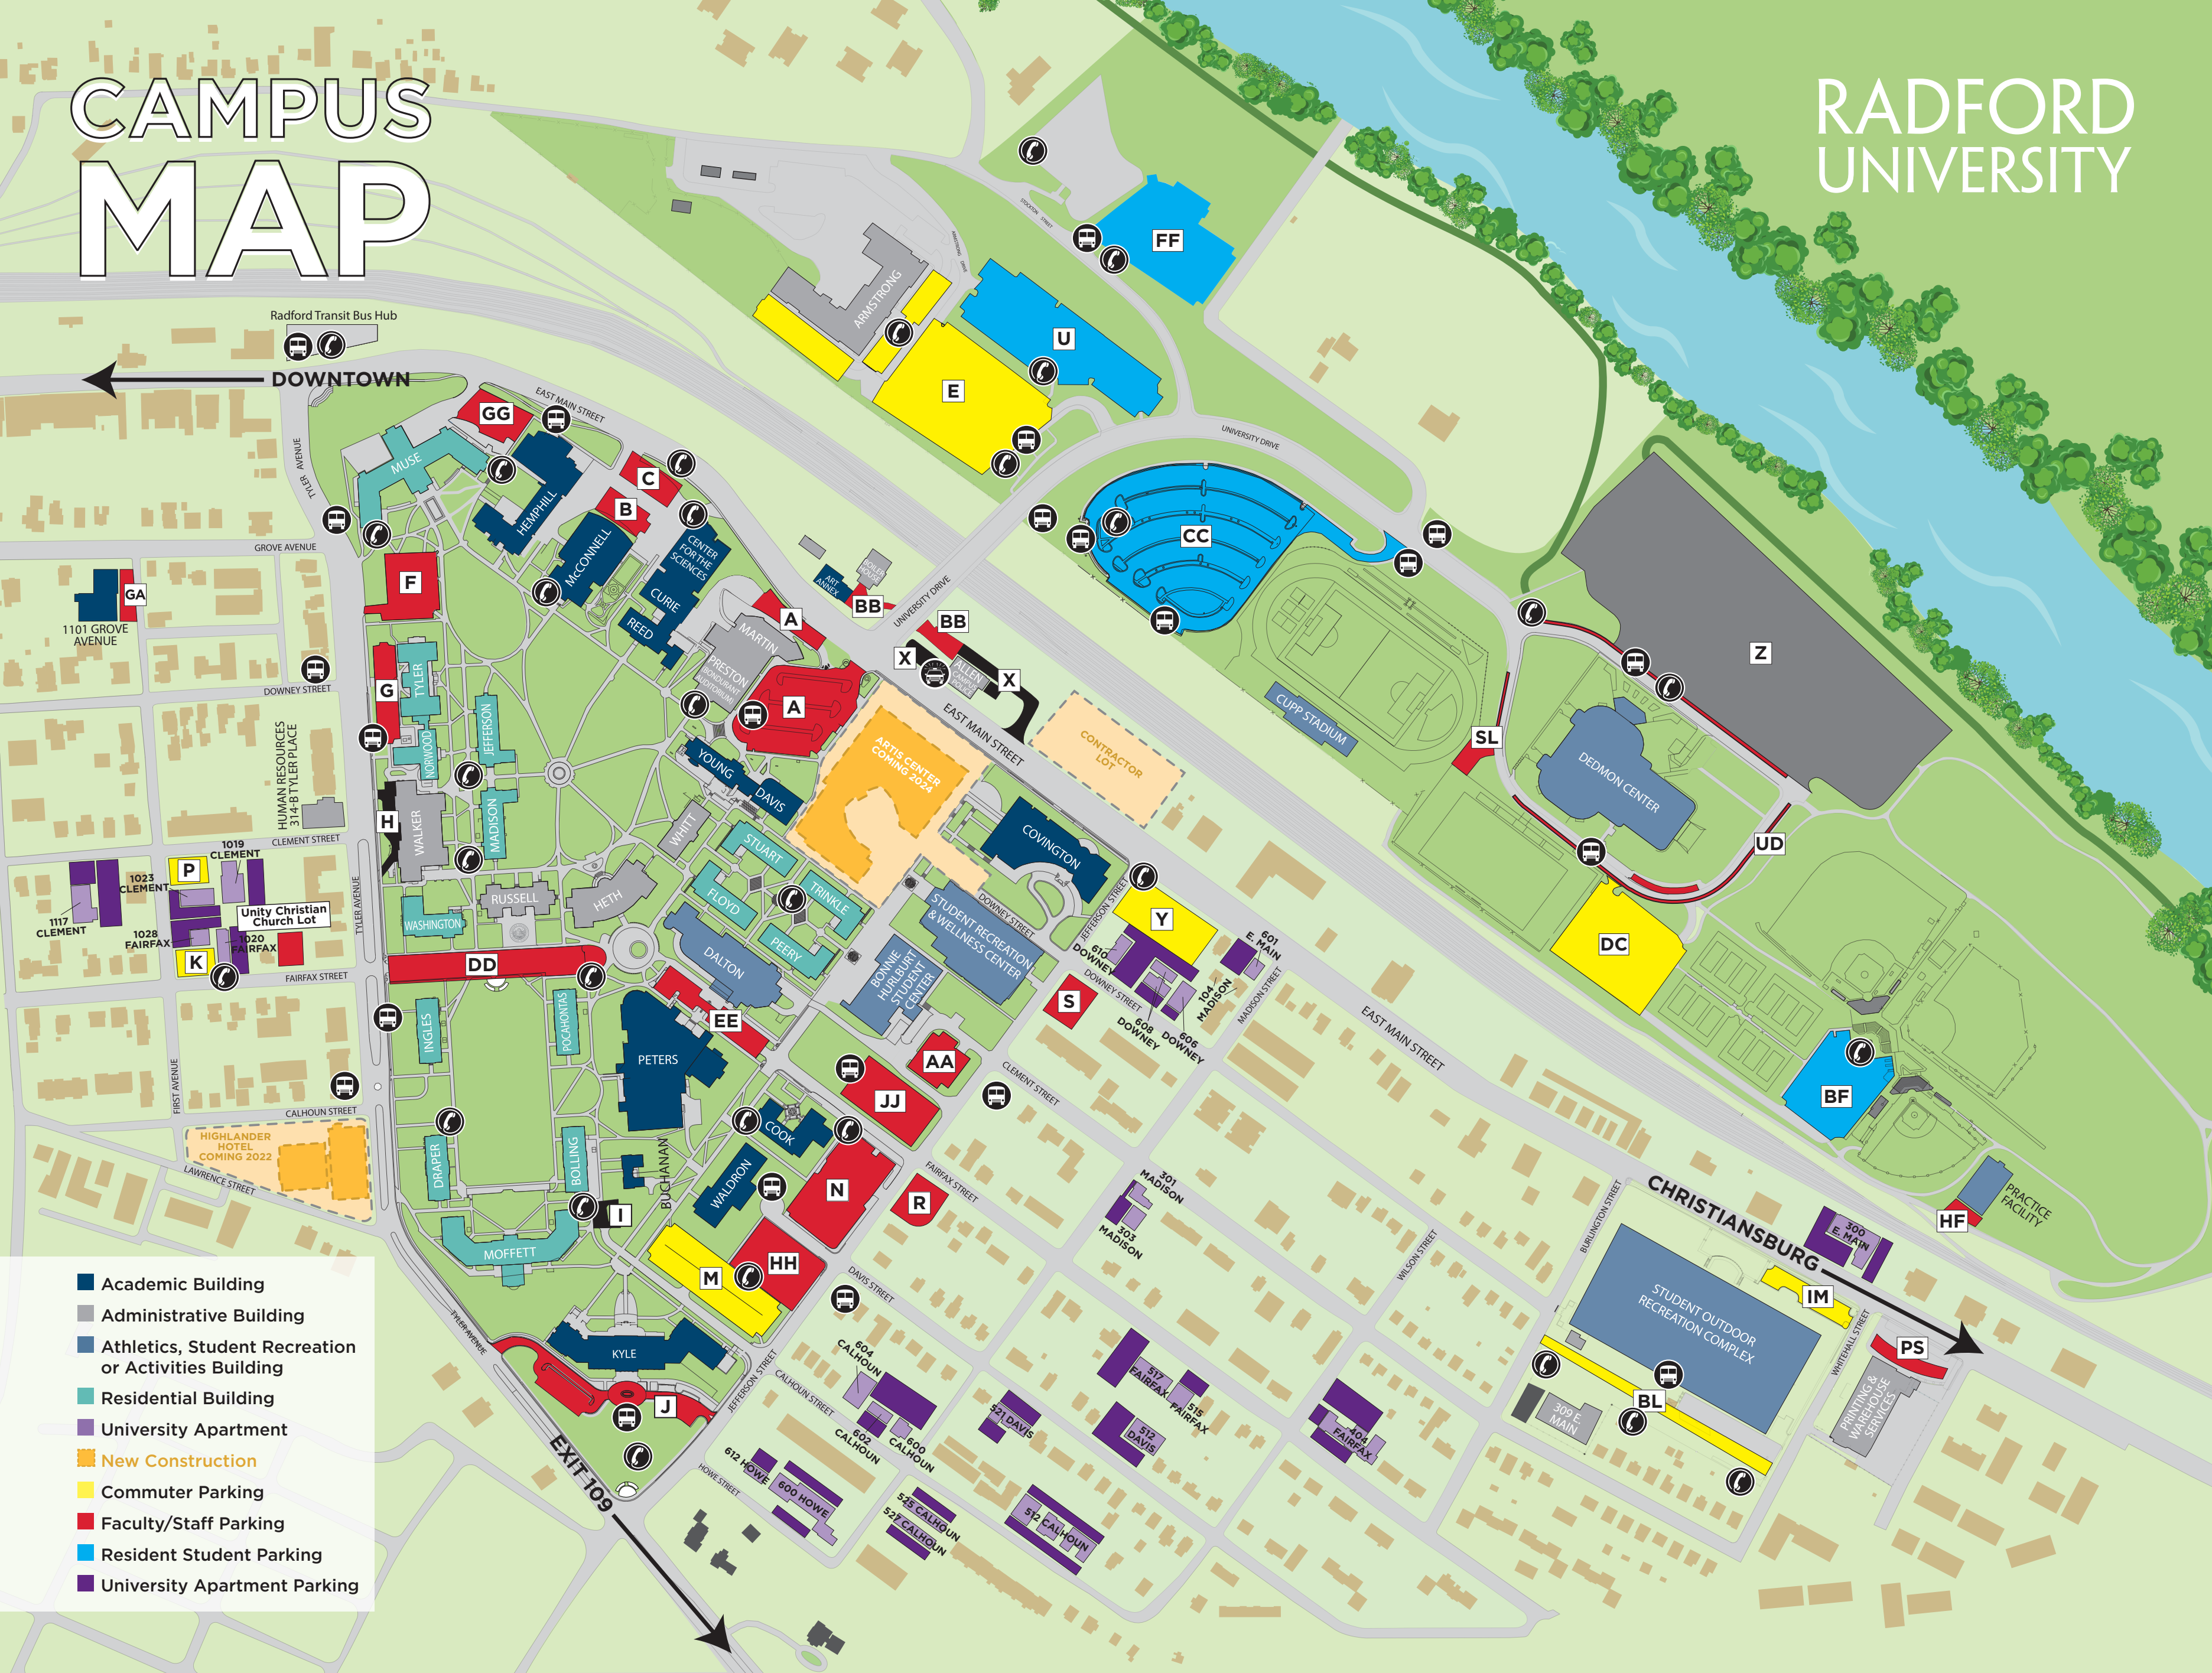

CAMPUS MAP

RADFORD UNIVERSITY

- Academic Building
- Administrative Building
- Athletics, Student Recreation or Activities Building
- Residential Building
- University Apartment
- New Construction
- Commuter Parking
- Faculty/Staff Parking
- Resident Student Parking
- University Apartment Parking

FIRST FLOOR
DEPARTMENT LEGEND

- | | |
|--|--|
|  ADJUNCT FACULTY & GRADUATE WORK STATIONS |  FOREIGN LANGUAGE |
|  ADVISING |  HISTORY |
|  COLLABORATIVE LEARNING |  PHILOSOPHY & RELIGIOUS STUDIES |
|  COMMUNICATION |  POLITICAL SCIENCE |
|  CRIMINAL JUSTICE |  PSYCHOLOGY |
|  DEAN'S SUITE |  SHARED TEACHING SPACE |
|  ENGLISH |  SOCIOLOGY |

THIRD FLOOR

FIFTH FLOOR