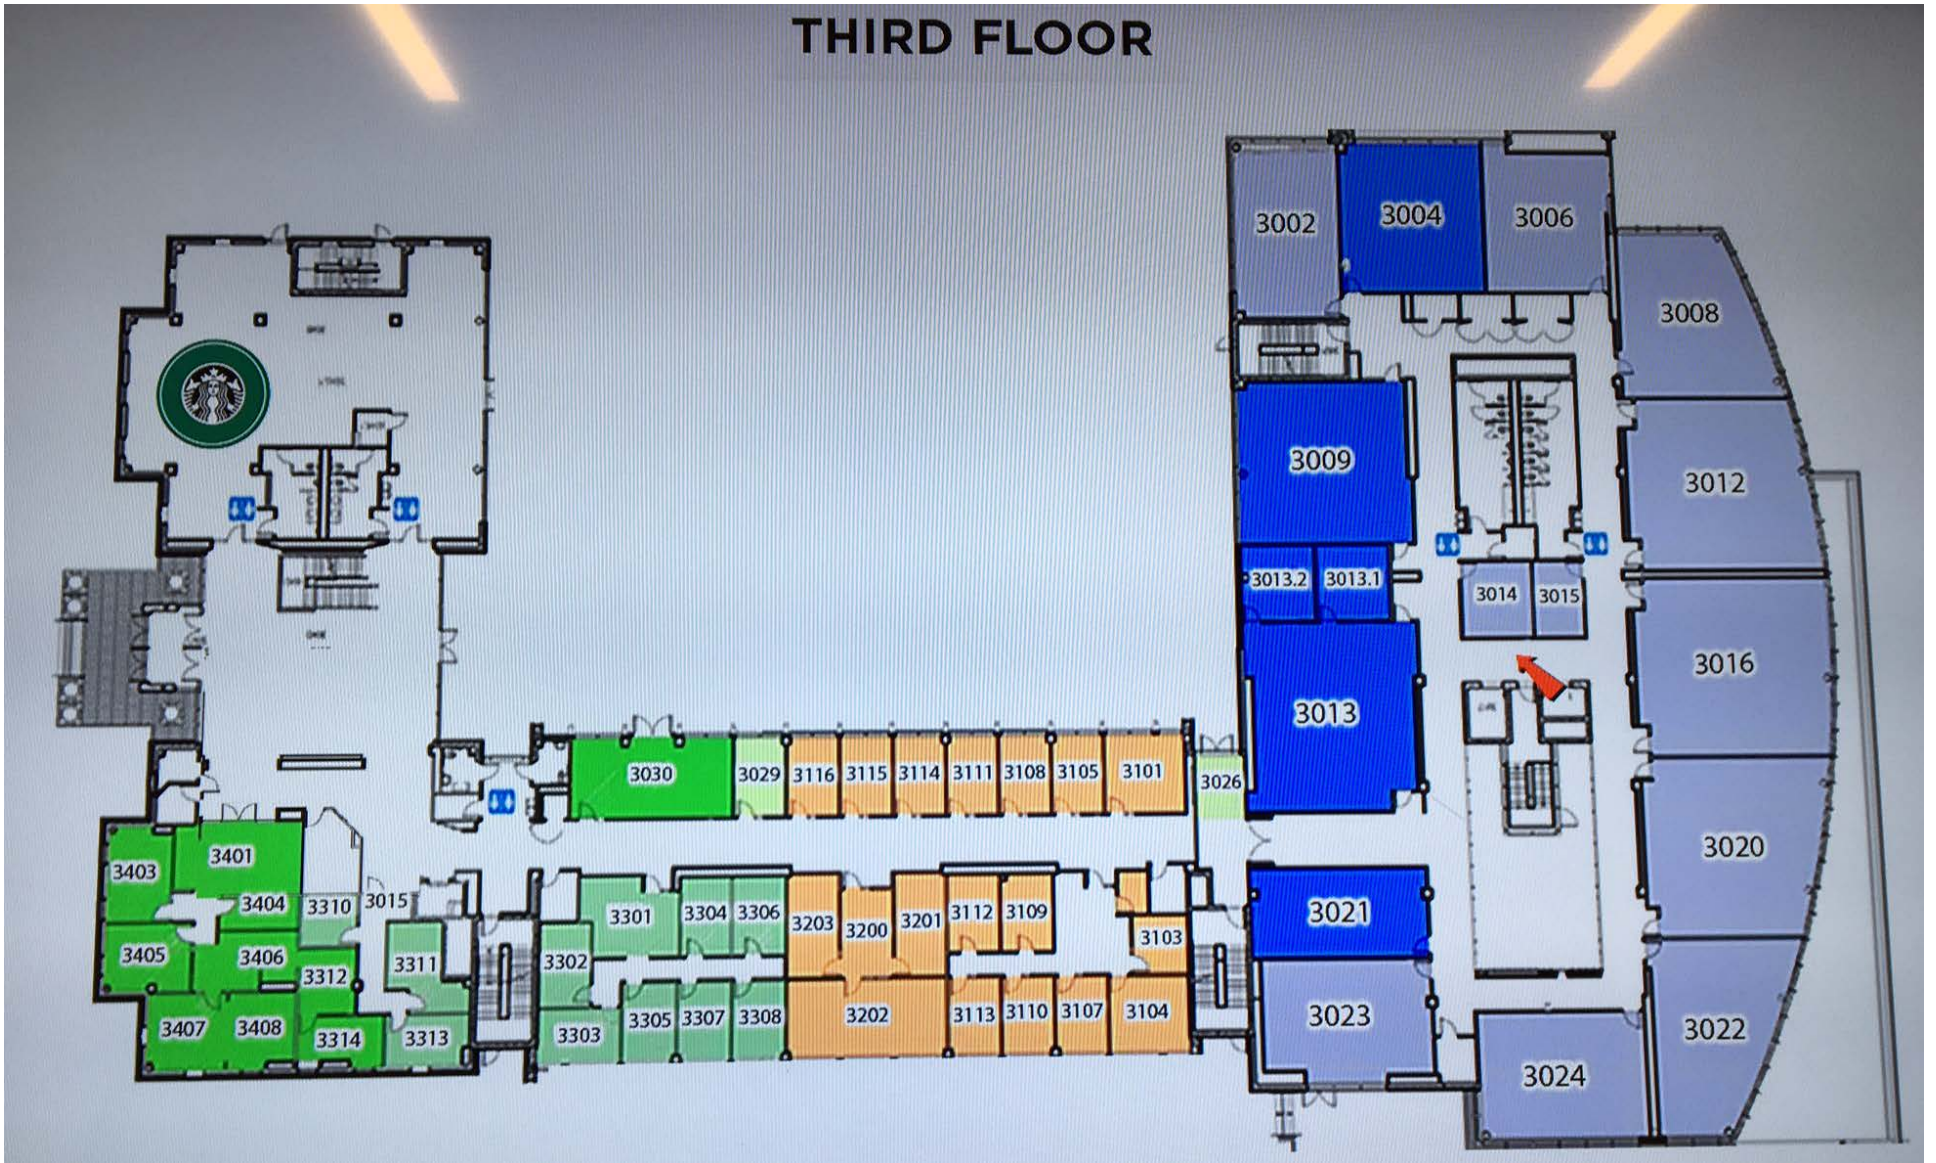

FIRST FLOOR
DEPARTMENT LEGEND

- | | |
|--|--|
|  ADJUNCT FACULTY & GRADUATE WORK STATIONS |  FOREIGN LANGUAGE |
|  ADVISING |  HISTORY |
|  COLLABORATIVE LEARNING |  PHILOSOPHY & RELIGIOUS STUDIES |
|  COMMUNICATION |  POLITICAL SCIENCE |
|  CRIMINAL JUSTICE |  PSYCHOLOGY |
|  DEAN'S SUITE |  SHARED TEACHING SPACE |
|  ENGLISH |  SOCIOLOGY |

THIRD FLOOR

FIFTH FLOOR