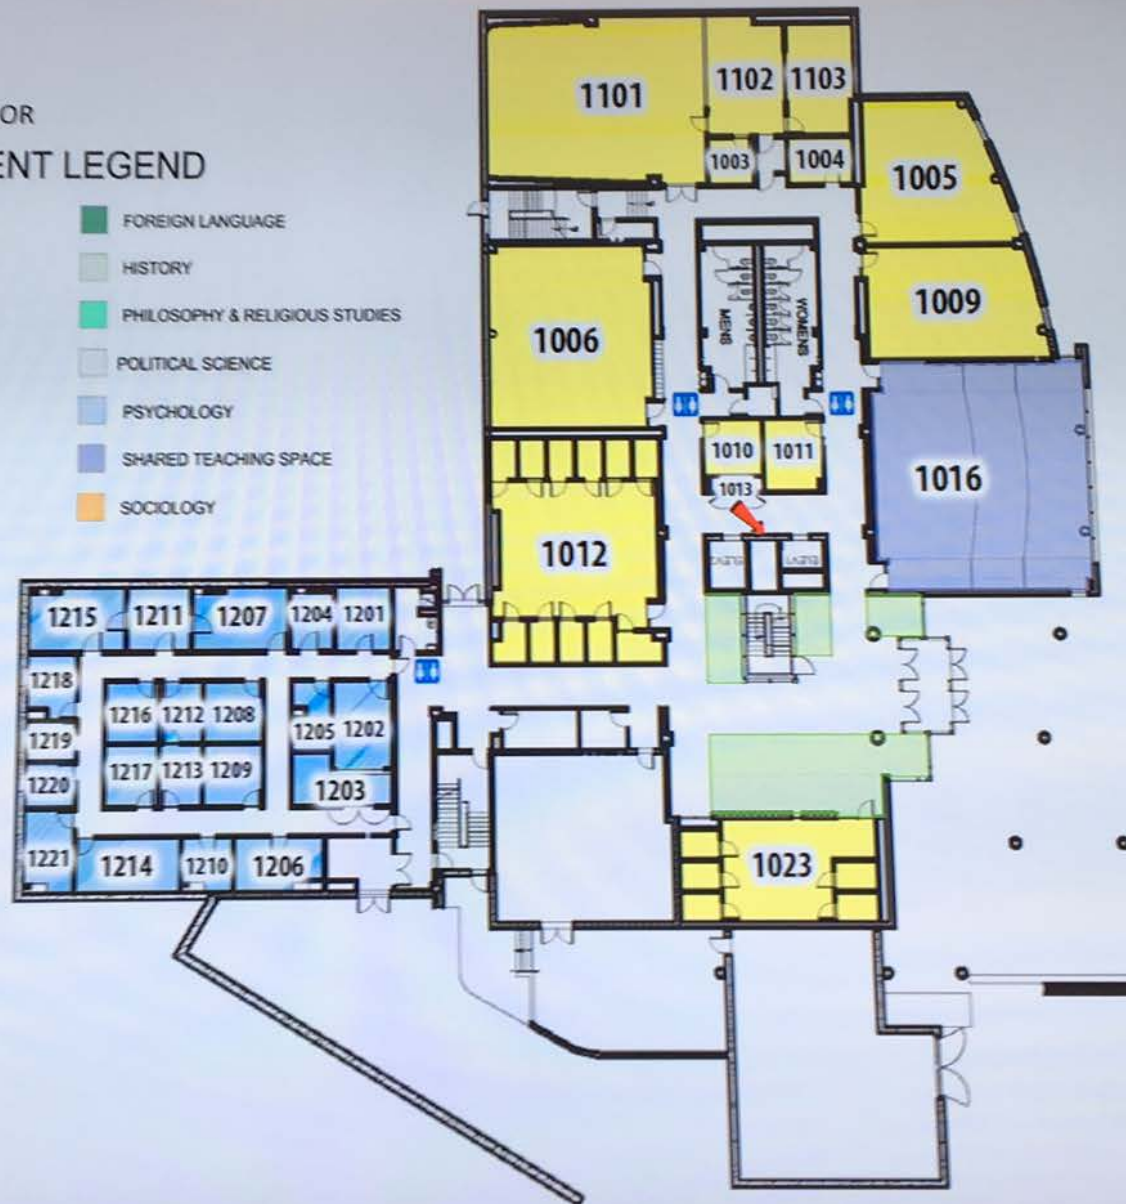

CAMPUS MAP

RADFORD UNIVERSITY

- Academic Building
- Administrative Building
- Athletics, Student Recreation or Activities Building
- Residential Building
- University Apartment
- New Construction
- Commuter Parking
- Faculty/Staff Parking
- Resident Student Parking
- University Apartment Parking

FIRST FLOOR
DEPARTMENT LEGEND

- | | |
|--|--|
|  ADJUNCT FACULTY & GRADUATE WORK STATIONS |  FOREIGN LANGUAGE |
|  ADVISING |  HISTORY |
|  COLLABORATIVE LEARNING |  PHILOSOPHY & RELIGIOUS STUDIES |
|  COMMUNICATION |  POLITICAL SCIENCE |
|  CRIMINAL JUSTICE |  PSYCHOLOGY |
|  DEAN'S SUITE |  SHARED TEACHING SPACE |
|  ENGLISH |  SOCIOLOGY |

THIRD FLOOR

FIFTH FLOOR