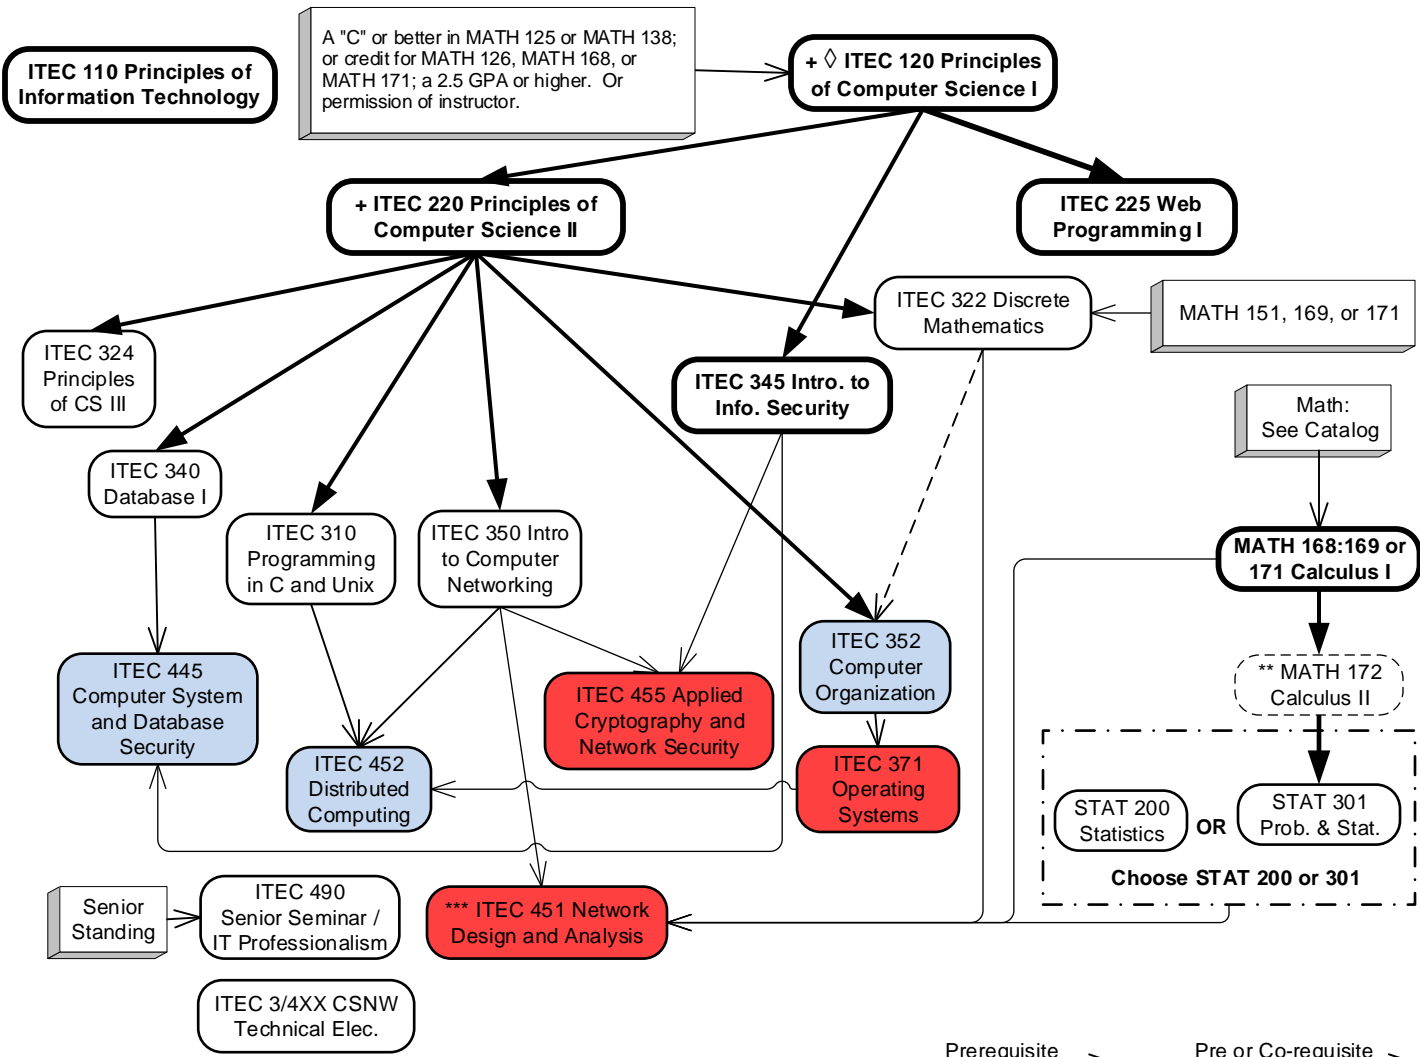

# Networks Concentration 2021 - 2022

Fall and/or Spring offerings are expected, but not guaranteed
Offered Only In Fall
Offered only in Spring

**CSNW Technical Electives:** Plus 6 additional credit hours chosen from any 300 or 400-level ITEC courses (except ITEC 301, ITEC 304, ITEC 307, ITEC 369, ITEC 381, ITEC 395, ITEC 398, ITEC 466, ITEC 493, ITEC 495, ITEC 496, ITEC 497, or ITEC 498) or any 500 or 600-level ITEC course approved by the School Director.

**B.S. Requirements (7-8 credits):**  
 Two courses (each 3-4 hours), one of which must include a lab, chosen from: any Astronomy; any Biology (except BIOL 301:BIOL 302); any Chemistry; any Geology; any Physics.  
 Courses used to meet the B.S. Requirements for a degree cannot be used to meet any other requirements for that degree.

**Courses in bold boxes must be passed with a grade of "C" or better**

Major GPA Requirement: 2.0 in all ITEC, MATH, STAT courses applied to the major, excluding courses used to meet the B.S. Requirement.

**REAL Curriculum:** This major fulfills the R and L areas. Students must fulfill the REAL Curriculum by identifying a combination of majors, minors, and certificates that meet their educational goals that complete the R, E, A, and L areas.