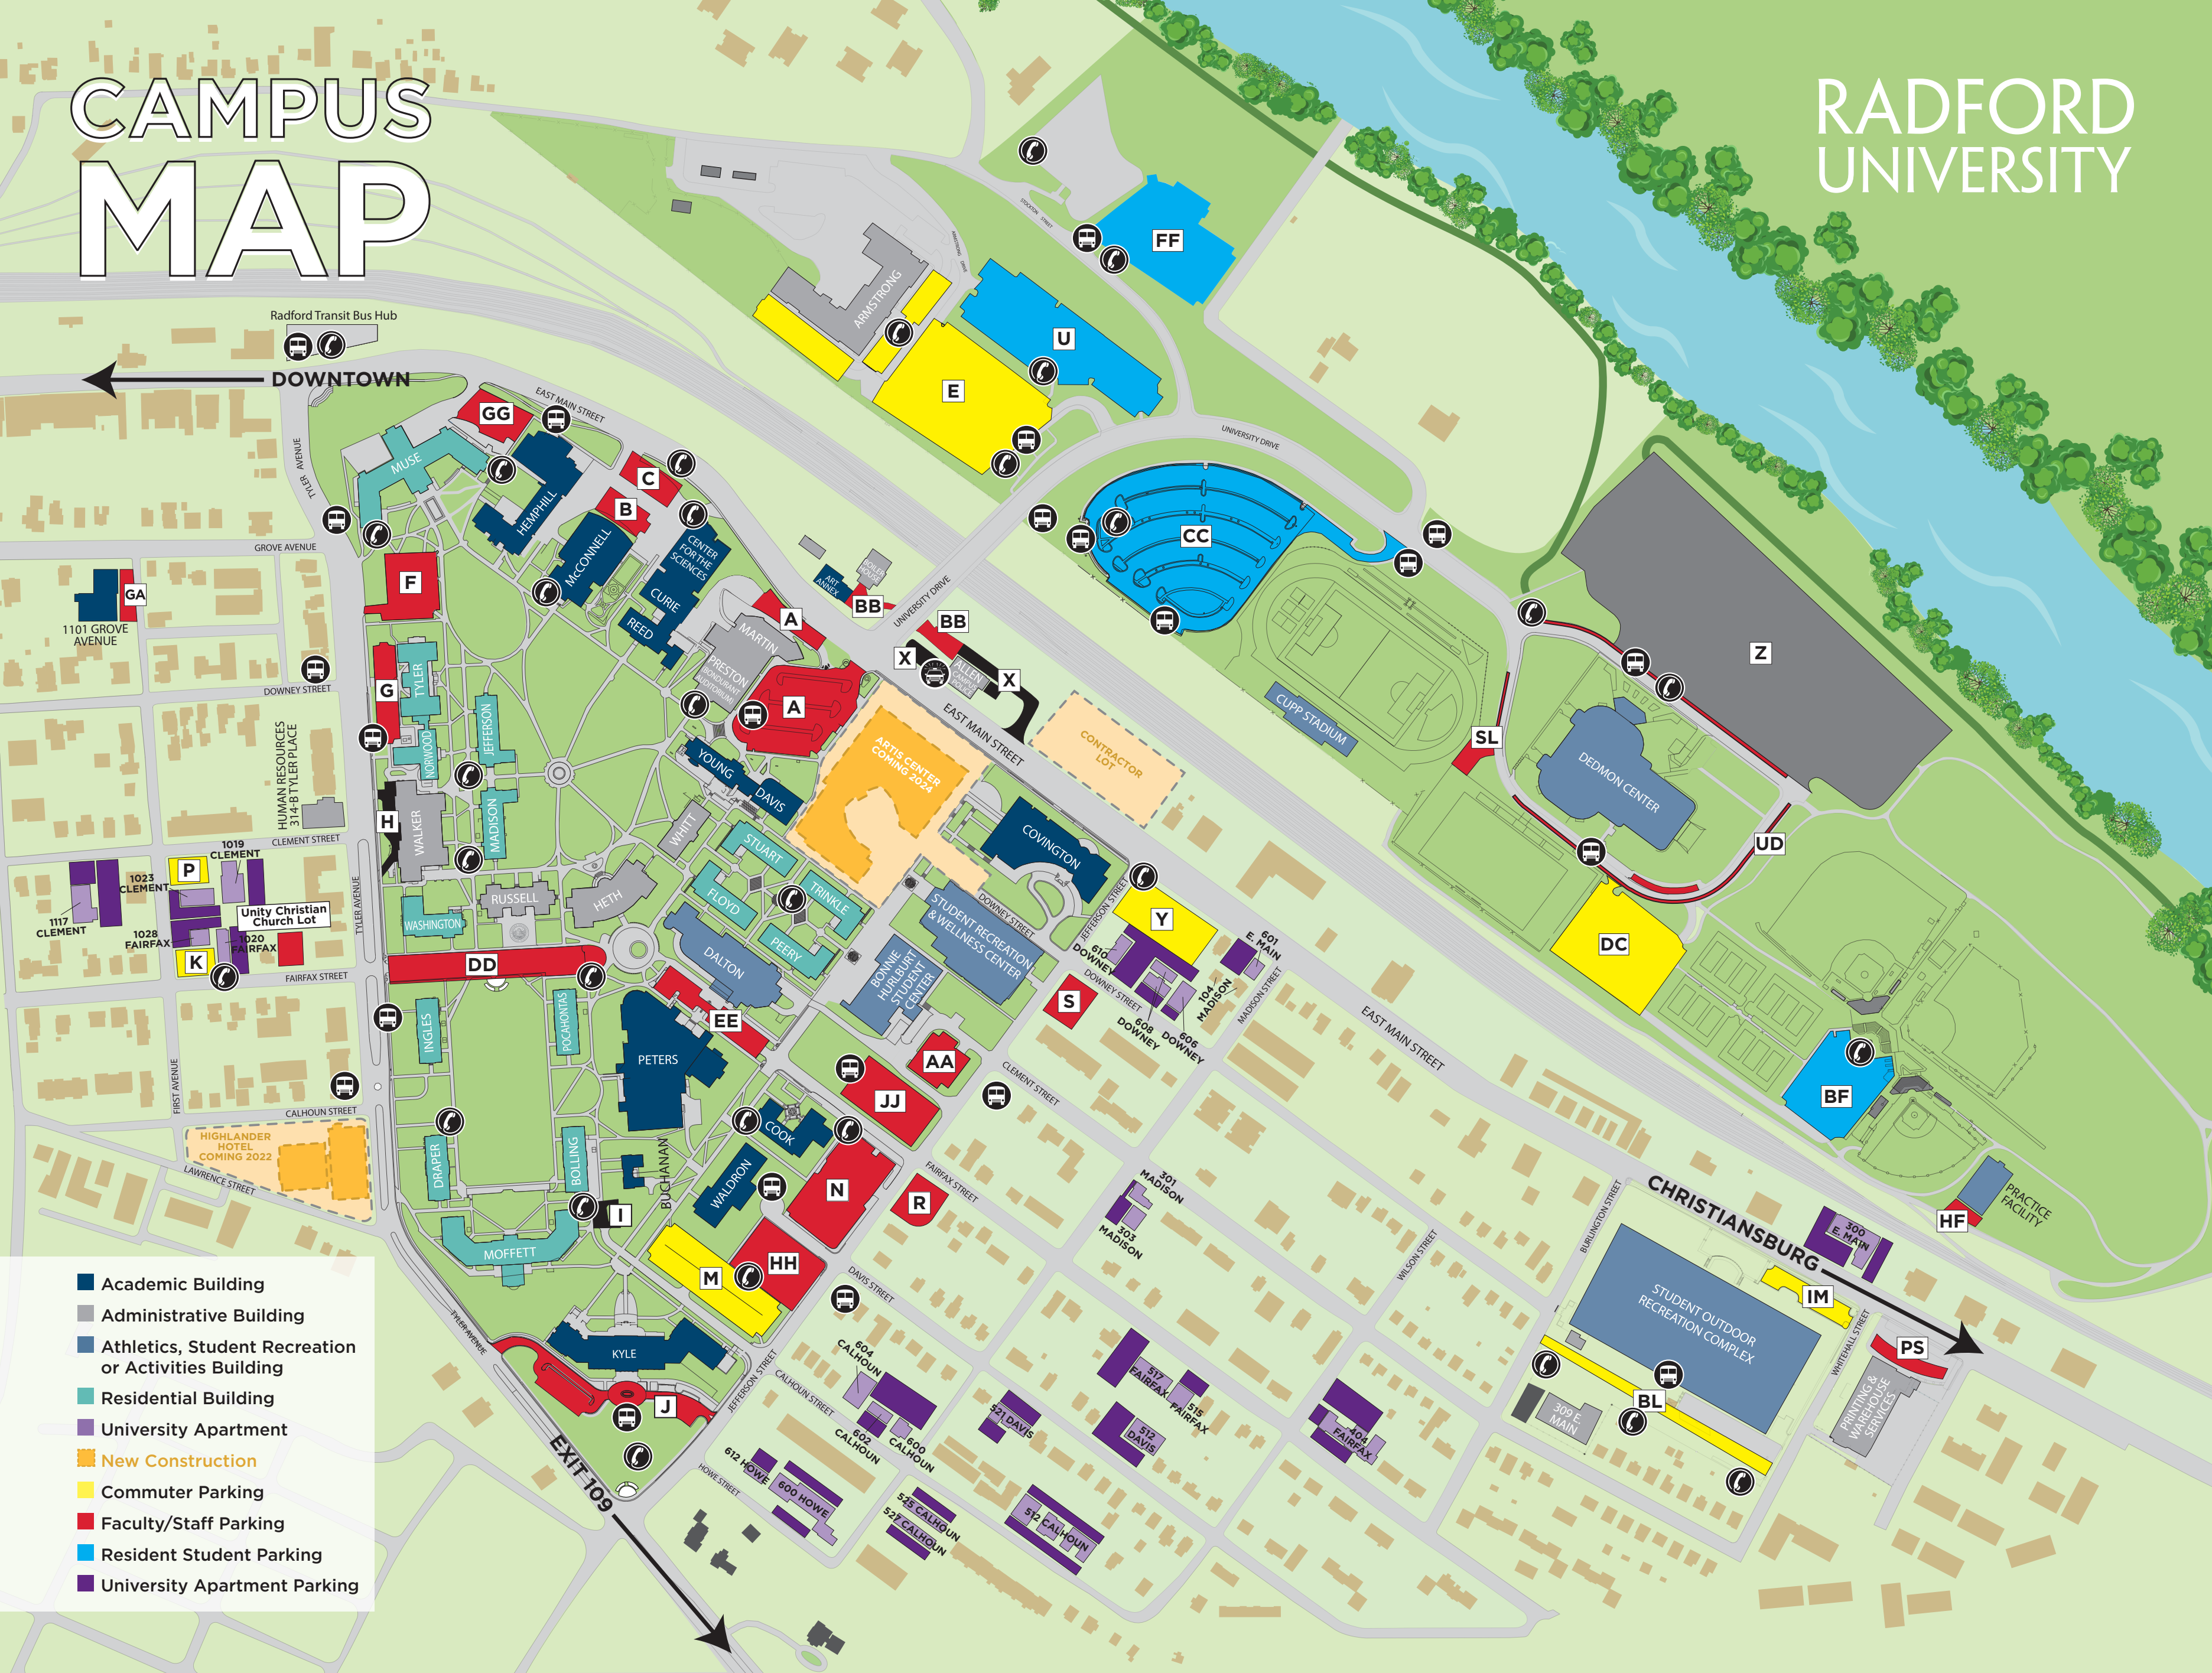

# CAMPUS MAP

RADFORD UNIVERSITY

- Academic Building
- Administrative Building
- Athletics, Student Recreation or Activities Building
- Residential Building
- University Apartment
- New Construction
- Commuter Parking
- Faculty/Staff Parking
- Resident Student Parking
- University Apartment Parking